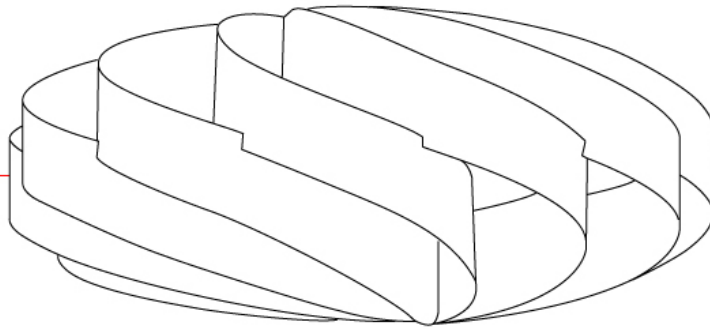

SWIRL SURFACE

D62008-

PROJECT

TYPE

SPECIFIER

QUANTITY

DATE