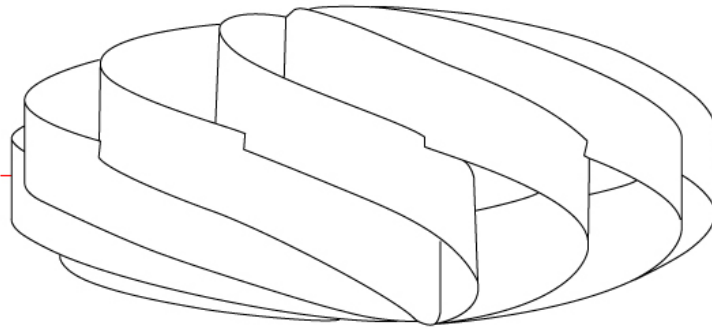

SWIRL SURFACE

D62007-

PROJECT

TYPE

SPECIFIER

QUANTITY

DATE