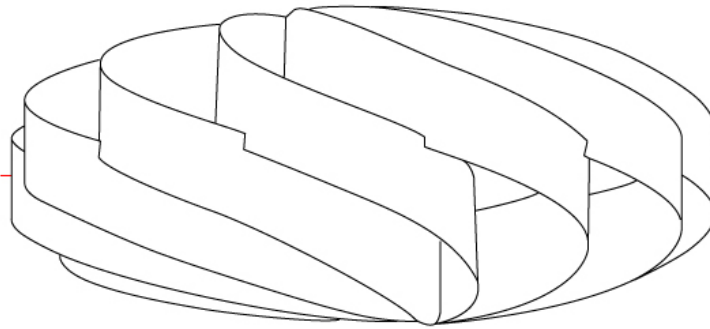

SWIRL SURFACE

D62006-

PROJECT

TYPE

SPECIFIER

QUANTITY

DATE