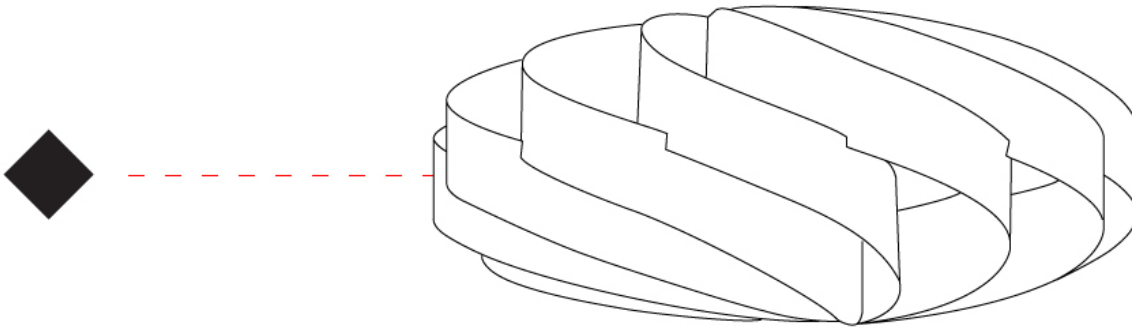

SWIRL PORTABLE

D64002-

PROJECT _____

TYPE _____

SPECIFIER _____

QUANTITY _____

DATE _____