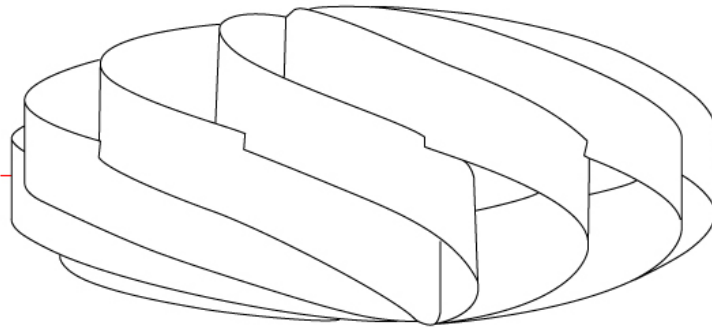

SWIRL SURFACE

D62010-

PROJECT _____

TYPE _____

SPECIFIER _____

QUANTITY _____

DATE _____