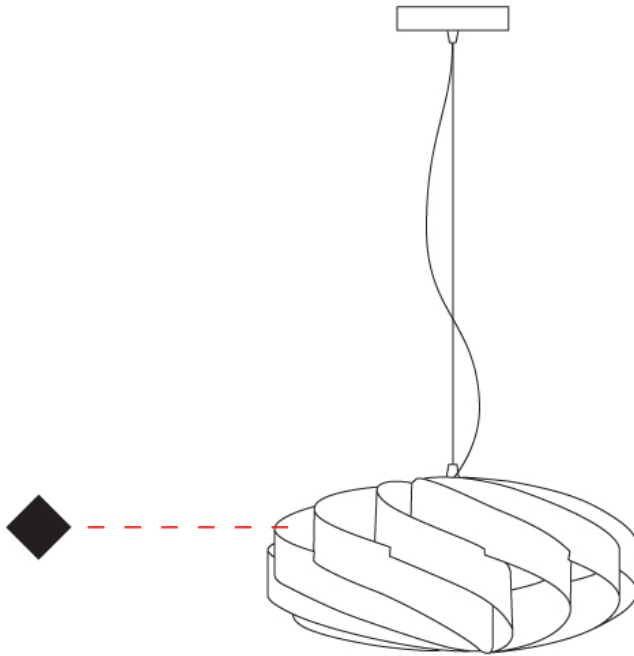

SWIRL SUSPENSION

D61009-

PROJECT

TYPE

SPECIFIER

QUANTITY

DATE