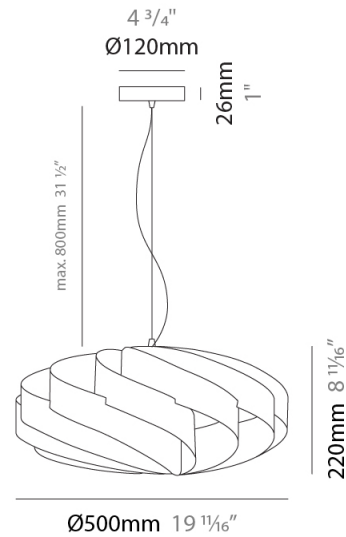

PROJECT	_____
TYPE	_____
SPECIFIER	_____
QUANTITY	_____
DATE	_____

SWIRL SUSPENSION

D61010-

base number   Finish
Options

1. To build a product code in our configurator select the specify button on the base model # product page
2. To build a manual product code on this datasheet choose from the options listed below in blue font and add the suffix to the base model #

GENERAL

Series: Swirl
Brand: Linea Zero
Division: Design
Mounting Type: Suspension
Mounting Location: Ceiling
Subcategory: Pendant

PHYSICAL

Shape: Round
Diameter (mm): 500
Diameter (in): 19 11/16
Height (mm): 220
Height (in): 8 11/16
Max. Overall Height (mm): 1020
Max. Overall Height (in): 40 3/16
Light Distribution: Omnidirectional
Diffuser: Polilux™ Shade - See Finish Options
Fixture Finish: WHI / BLK / SIL / NGD / COP / PKM
Fixture Material: Polilux™/ Metal holder
Cable Details: Cable length 31" - Transparent

ELECTRICAL

Number of Lamps: 1
Lamp Type: LED Retrofit
Bulb Included: Bulb Not Included
Max. Wattage Per Lamp (W): 7
Lamp Base: E26
Input Voltage (V): 120
Upon Request: 277Vac / GU24

LED

OPTICAL

RATINGS AND CERTIFICATIONS

Certified By: Certified for North American Standards
IP rating: IP20