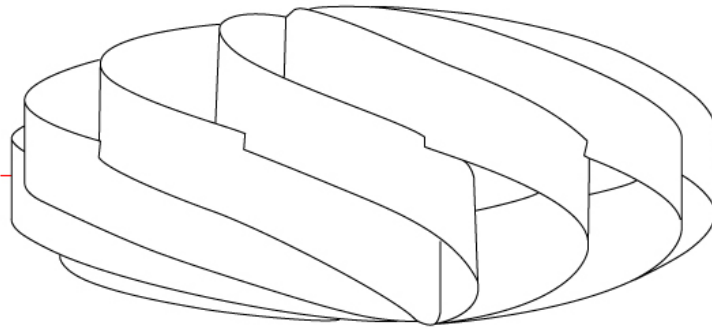

SWIRL SURFACE

D62005-

PROJECT _____

TYPE _____

SPECIFIER _____

QUANTITY _____

DATE _____