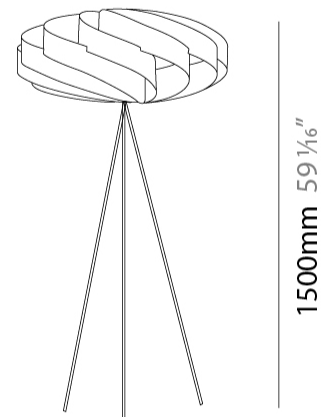

PROJECT	_____
TYPE	_____
SPECIFIER	_____
QUANTITY	_____
DATE	_____

SWIRL PORTABLE

D64007-

base number   Finish
Options

1. To build a product code in our configurator select the specify button on the base model # product page
2. To build a manual product code on this datasheet choose from the options listed below in blue font and add the suffix to the base model #

GENERAL

Series: Swirl
Brand: Linea Zero
Division: Design
Mounting Type: Portable
Mounting Location: Floor
Subcategory: Floor

PHYSICAL

Shape: Round
Diameter (mm): 500
Diameter (in): 19 11/16
Height (mm): 1500
Height (in): 59 1/16
Light Distribution: Omnidirectional
Diffuser: Polilux™ Shade - See Finish Options
Fixture Finish: WHI / BLK / SIL / NGD / COP / PKM
Fixture Material: Polilux™/ Metal holder

ELECTRICAL

Number of Lamps: 1
Lamp Type: LED Retrofit
Bulb Included: Bulb Not Included
Max. Wattage Per Lamp (W): 7
Lamp Base: E26
Input Voltage (V): 120
Upon Request: 277Vac / GU24

LED

OPTICAL

RATINGS AND CERTIFICATIONS

Certified By: Certified for North American Standards
IP rating: IP20