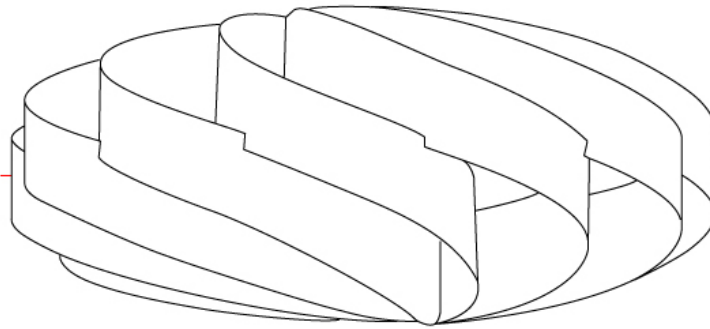

SWIRL SURFACE

D62009-

PROJECT _____

TYPE _____

SPECIFIER _____

QUANTITY _____

DATE _____